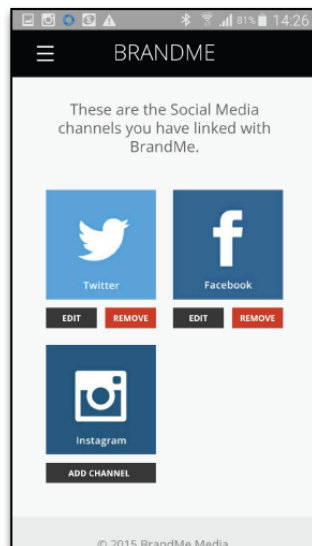

GO TO: WWW.BRANDME.NU
ENTER EMAIL AND PASWORD

ON THE NEXT PAGE
ADD SOCIAL MEDIA

CHOOSE 1st SOCIAL MEDIA
In this example Twitter

GRANT PERMISSION
TO CONNECT

STATUS CONTECTED
ADD NEXT

GRANT PERMISSION
(Opt. promotend to chose spec. page.)

CHOOSE MENU

SELECT DASHBOARD

DONE

CLICK ON SHARE ICON

ADD TO HOME SCREEN

BRANDME IS SUCCESSFULLY
ADDED ON YOUR SMARTPHONE