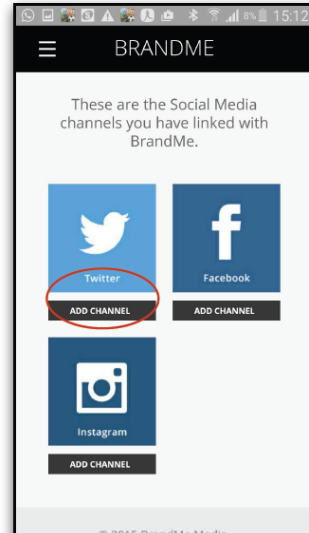

GO TO: WWW.BRANDME.NU
ENTER EMAIL AND PASWORD

ON THE NEXT PAGE
ADD SOCIAL MEDIA

CHOOSE 1st SOCIAL MEDIA
In this example Twitter

GRANT PERMISSION
TO CONNECT

STATUS CONTECTED
ADD NEXT

GRANT PERMISSION
(Opt. promotend to chose spec. page.)

CHOOSE MENU

SELECT DASHBOARD

DONE

CLICK ON SHARE ICON

ADD TO HOME SCREEN

BRANDME IS SUCCESSFULLY
ADDED ON YOUR SMARTPHONE