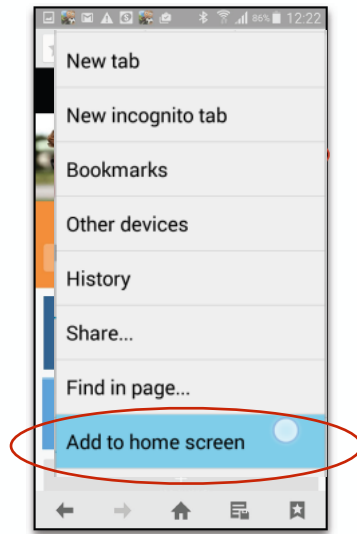

CHOOSE MENU

SELECT DASHBOARD

DONE

CLICK ON SHARE ICON

ADD TO HOME SCREEN

BRANDME IS SUCCESSFULLY
ADDED ON YOUR SMARTPHONE