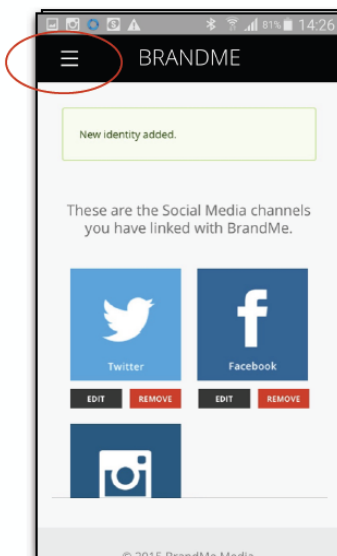

GO TO: WWW.BRANDME.NU
ENTER EMAIL AND PASWORD

ON THE NEXT PAGE
ADD SOCIAL MEDIA

CHOOSE 1st SOCIAL MEDIA
In this example Twitter

GRANT PERMISSION
TO CONNECT

STATUS CONTECTED
ADD NEXT

GRANT PERMISSION
(Opt. promotend to chose spec. page.)

CHOOSE MENU

SELECT DASHBOARD

DONE

CLICK ON SHARE ICON

ADD TO HOME SCREEN

BRANDME IS SUCCESSFULLY
ADDED ON YOUR SMARTPHONE