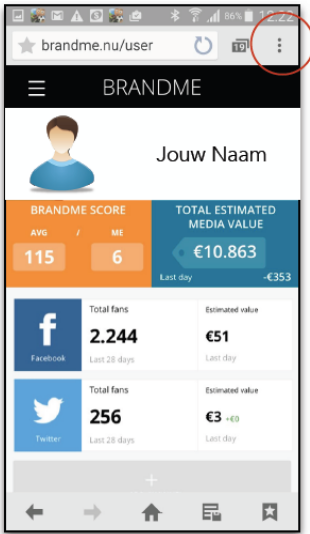

CHOOSE MENU

SELECT DASHBOARD

DONE

CLICK ON SHARE ICON

ADD TO HOME SCREEN

BRANDME IS SUCCESSFULLY
ADDED ON YOUR SMARTPHONE