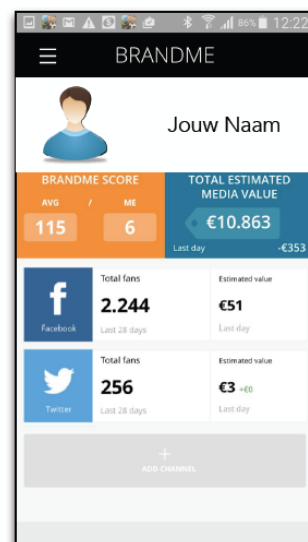

GO TO: WWW.BRANDME.NU
ENTER EMAIL AND PASWORD

ON THE NEXT PAGE
ADD SOCIAL MEDIA

CHOOSE 1st SOCIAL MEDIA
In this example Twitter

GRANT PERMISSION
TO CONNECT

STATUS CONTECTED
ADD NEXT

GRANT PERMISSION
(Opt. promotend to chose spec. page.)

CHOOSE MENU

SELECT DASHBOARD

DONE

CLICK ON SHARE ICON

ADD TO HOME SCREEN

BRANDME IS SUCCESSFULLY
ADDED ON YOUR SMARTPHONE