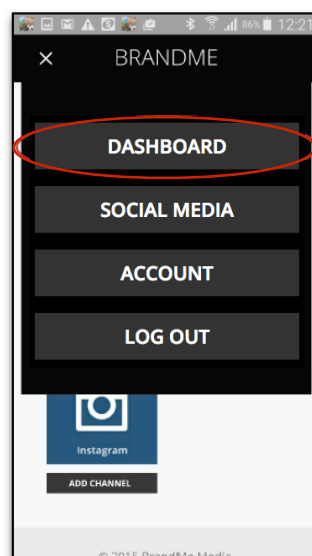

GO TO: WWW.BRANDME.NU
ENTER EMAIL AND PASWORD

ON THE NEXT PAGE
ADD SOCIAL MEDIA

CHOOSE 1st SOCIAL MEDIA
In this example Twitter

GRANT PERMISSION
TO CONNECT

STATUS CONTECTED
ADD NEXT

GRANT PERMISSION
(Opt. promotend to chose spec. page.)

CHOOSE MENU

SELECT DASHBOARD

DONE

CLICK ON SHARE ICON

ADD TO HOME SCREEN

BRANDME IS SUCCESSFULLY
ADDED ON YOUR SMARTPHONE