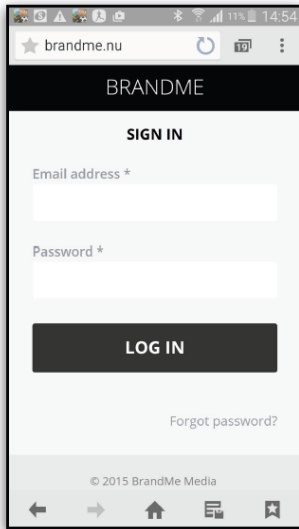

GO TO: WWW.BRANDME.NU
ENTER EMAIL AND PASWORD

ON THE NEXT PAGE
ADD SOCIAL MEDIA

CHOOSE 1st SOCIAL MEDIA
In this example Twitter

GRANT PERMISSION
TO CONNECT

STATUS CONTECTED
ADD NEXT

GRANT PERMISSION
(Opt. promotend to chose spec. page.)

CHOOSE MENU

SELECT DASHBOARD

DONE

CLICK ON SHARE ICON

ADD TO HOME SCREEN

BRANDME IS SUCCESSFULLY
ADDED ON YOUR SMARTPHONE